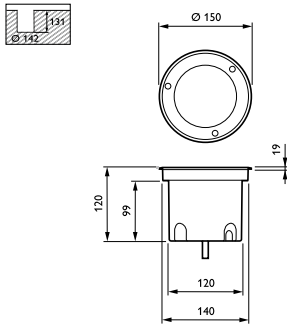

Product data

General Information		Controls and Dimming	
Number of light sources	9 pcs	Dimmable	No
Lamp family code	LED-HP [LED High Power]	Mechanical and Housing	
Light source color	Warm white	Housing Material	Aluminum
Number of gear units	1 unit	Approval and Application	
Driver/power unit/transformer	Power supply unit	Ingress protection code	IP67 [Dust penetration-protected, watertight]
Driver included	Yes	Mech. impact protection code	IK10 [20 J vandal-resistant]
Protection class IEC	Safety class I	Initial Performance (IEC Compliant)	
Glow-wire test	Temperature 850 °C, duration 5 s	Init. Corr. Color Temperature	3000 K
Flammability mark	For mounting on normally flammable surfaces	Init. Color Rendering Index	85
Safety device	HCC [Housing closing cap]	Initial input power	16 W
CE mark	CE mark	Application Conditions	
Optic type outdoor	Medium beam angle 24°	Ambient temperature range	-20 to +40 °C
Constant light output	No	Product Data	
Operating and Electrical		Full product code	871016329883299
Input Voltage	220 to 240 V		
Input Frequency	50 to 60 Hz		

LED Uplite BBP330

Order product name	BBP330 9xLED-HP/WW 220-240V 24
EAN/UPC - Product	8710163298832
Order code	911401691702
Numerator - Quantity Per Pack	1
Numerator - Packs per outer box	6

Material Nr. (12NC)	911401691702
Net Weight (Piece)	1.250 kg

Dimensional drawing

LED Uplite BBP330/331